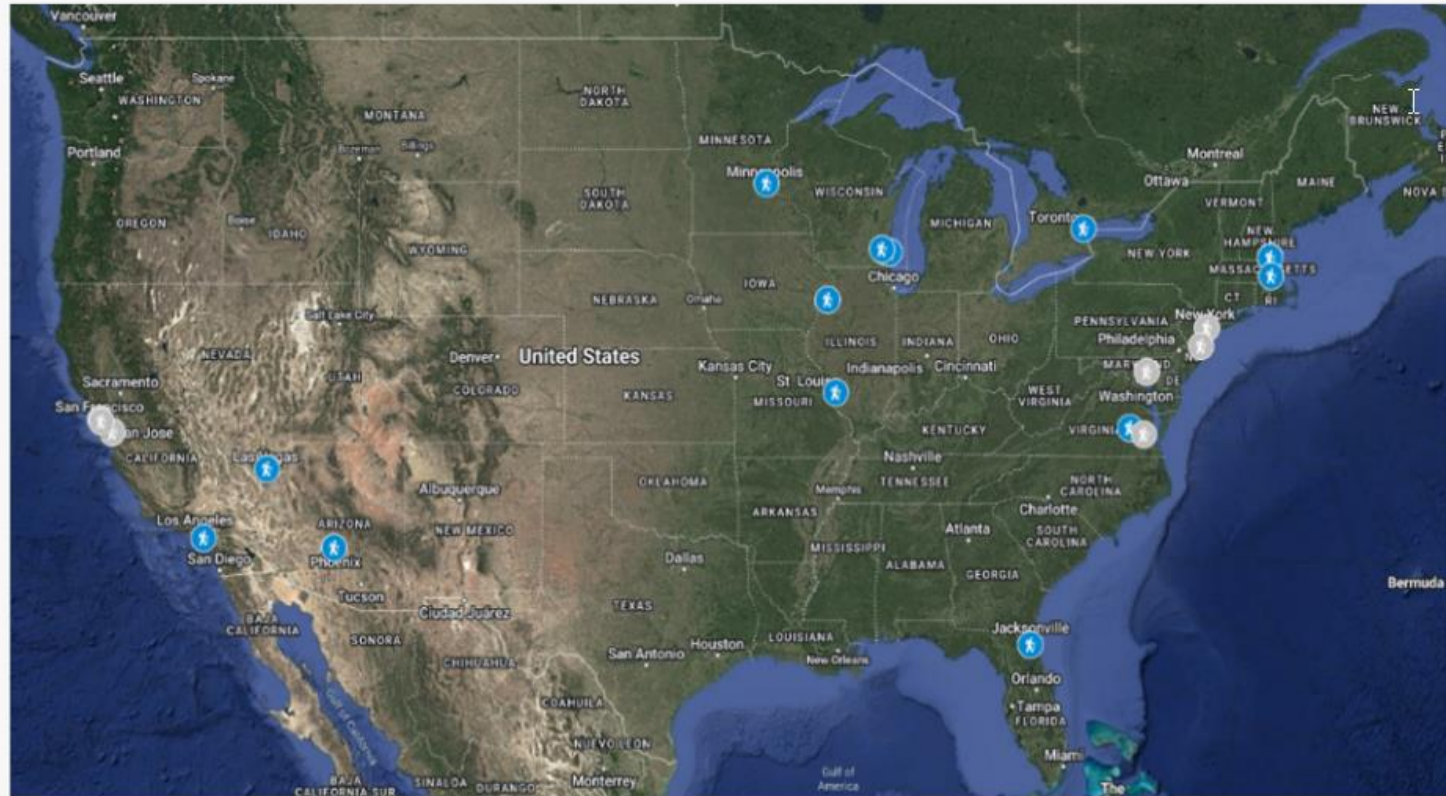

Where Are We?

- ▲ We have DAS Field Service Technicians across the USA and Canada.

Blue Icons Are The “Techs That Travel To Other Sites”,

Gray Are The **On-Site Technicians**